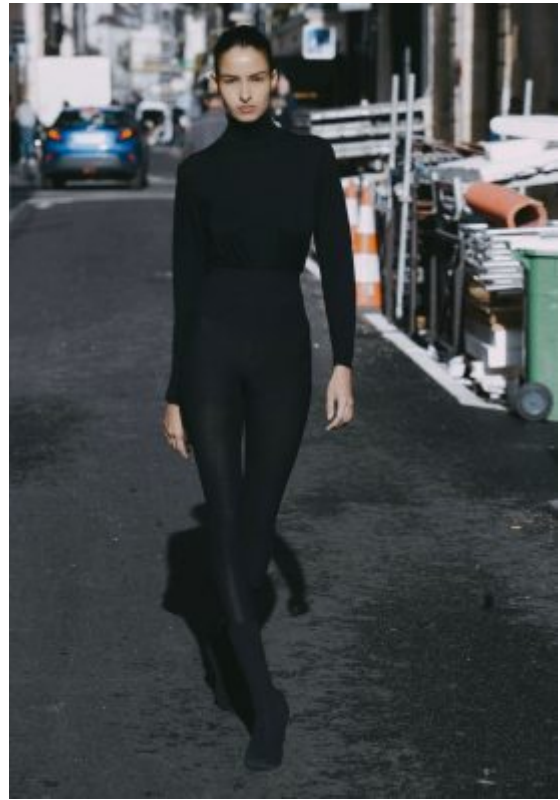

TRUE MODELS

Priyanka Sharma

177 | 76 / 56 / 88 / 37 | Brown / Brown

TRUE MODELS

Priyanka Sharma

177 | 76 / 56 / 88 / 37 | Brown / Brown

TRUE MODELS

Priyanka Sharma

177 | 76 / 56 / 88 / 37 | Brown / Brown

TRUE MODELS

Priyanka Sharma

177 | 76 / 56 / 88 / 37 | Brown / Brown

TRUE MODELS

Priyanka Sharma

177 | 76 / 56 / 88 / 37 | Brown / Brown